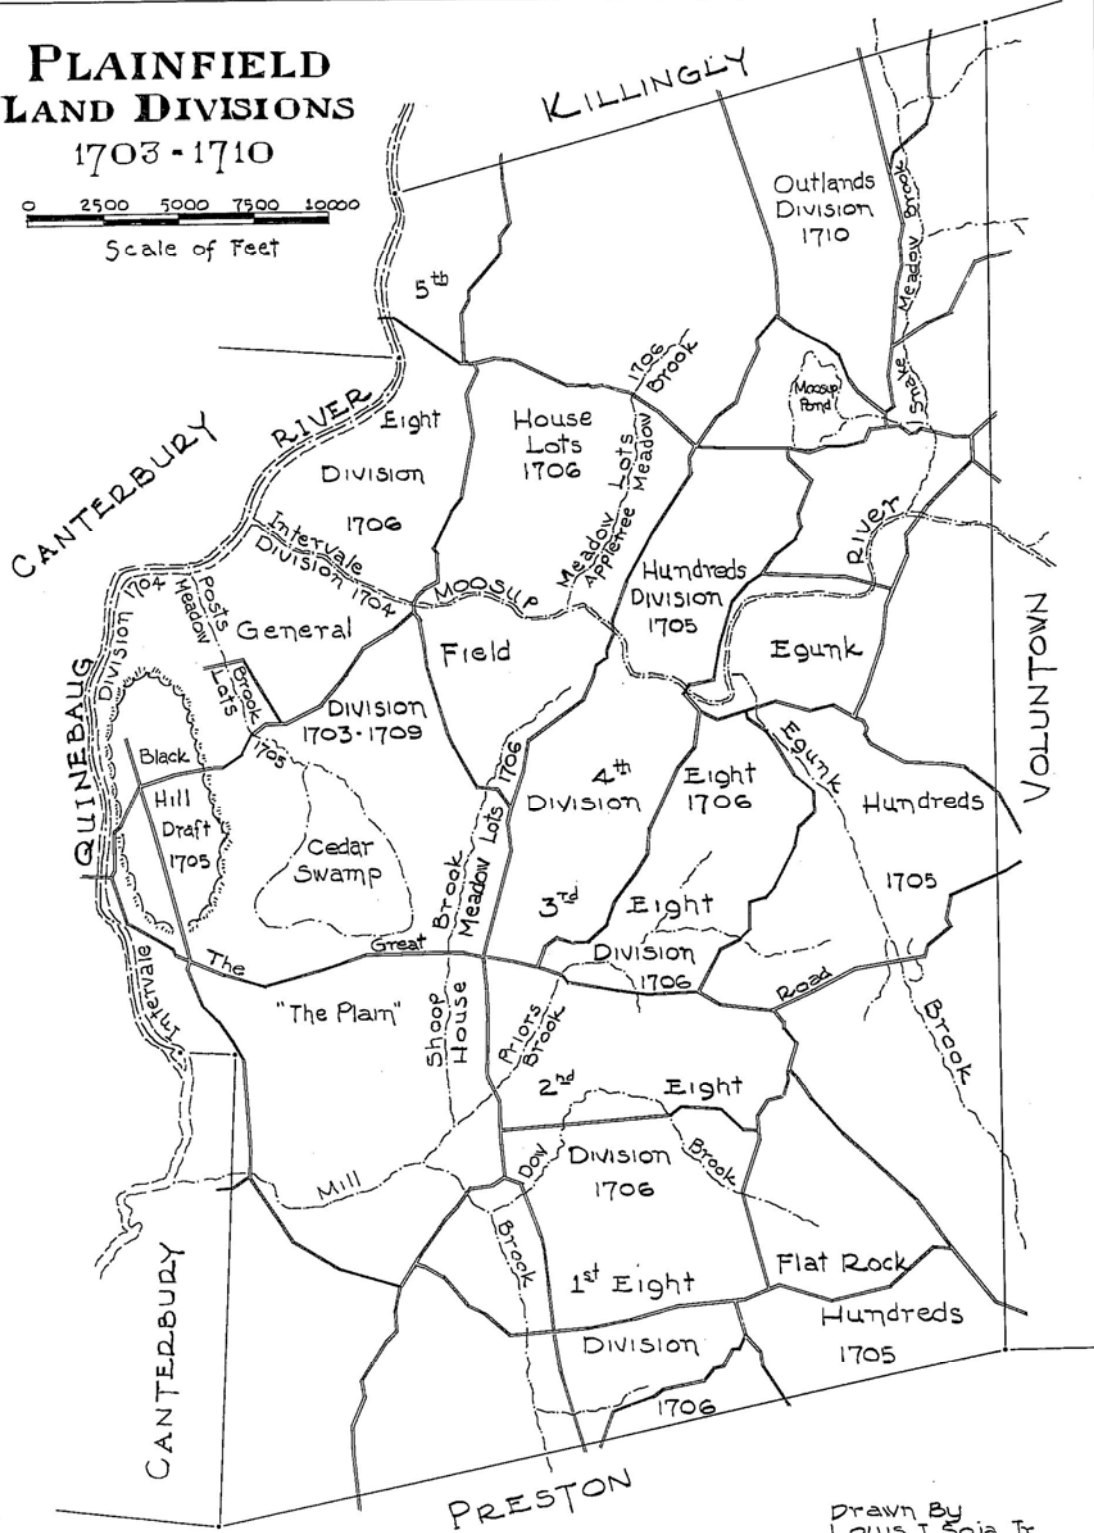

PLAINFIELD LAND DIVISIONS

1703 - 1710

0 2500 5000 7500 10000

Scale of Feet

Drawn By
Louis J. Soja Jr.
Land Surveyor
Moosup, ct.
March 1998

A 1998 map showing the division of Plainfield lands by lottery between 1703 and 1710.